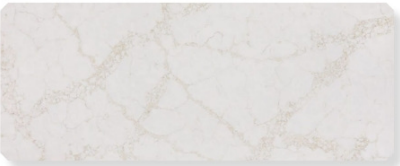

Size: 3220 x 1850  
Thickness: 20mm  
Finish: Polished

**Calacatta**

Size: 3220 x 1850  
Thickness: 20mm  
Finish: Polished

**Calacatta Luxe**  
 Size: 3220 x 1820  
 Thickness: 20mm.  
 Finish: Polished

**Grey White**  
 Size: 3230 x 1830  
 Thickness: 20mm  
 Finish: Matte  
 \*Full Body Veining\*

**Calacatta Gold**  
 Size: 3220 x 1620  
 Thickness: 20mm  
 Finish: Matte

**Grey Shimmer**  
 Size: 3220 x 1850  
 Thickness: 20mm  
 Finish Polished