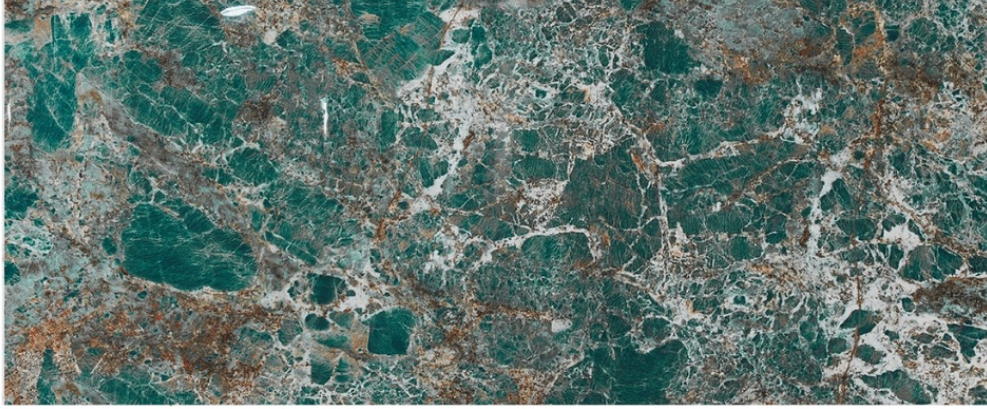

LAUREN WHITE

Size: 3200 x 1600 | Thickness: 12mm | Matte Finish

Application:

Benefits:

PURE WHITE

Size: 3200 x 1600 | Thickness: 12mm | Matte Finish

Application:

Benefits:

AMAZON GREEN

Size: 3200 x 1600 | Thickness: 12mm | Polished

Application:

Benefits:

INDIGO GOLD

Size: 3200 x 1600 | Thickness: 12mm | Polished

Application:

Benefits: