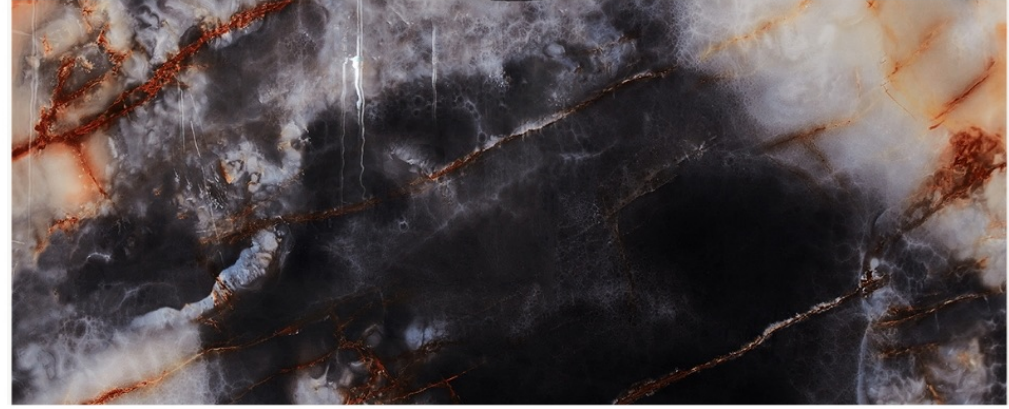

AMAZON GREEN

Size: 3200 x 1600 | Thickness: 12mm | Polished

Application:

Benefits:

INDIGO GOLD

Size: 3200 x 1600 | Thickness: 12mm | Polished

Application:

Benefits: